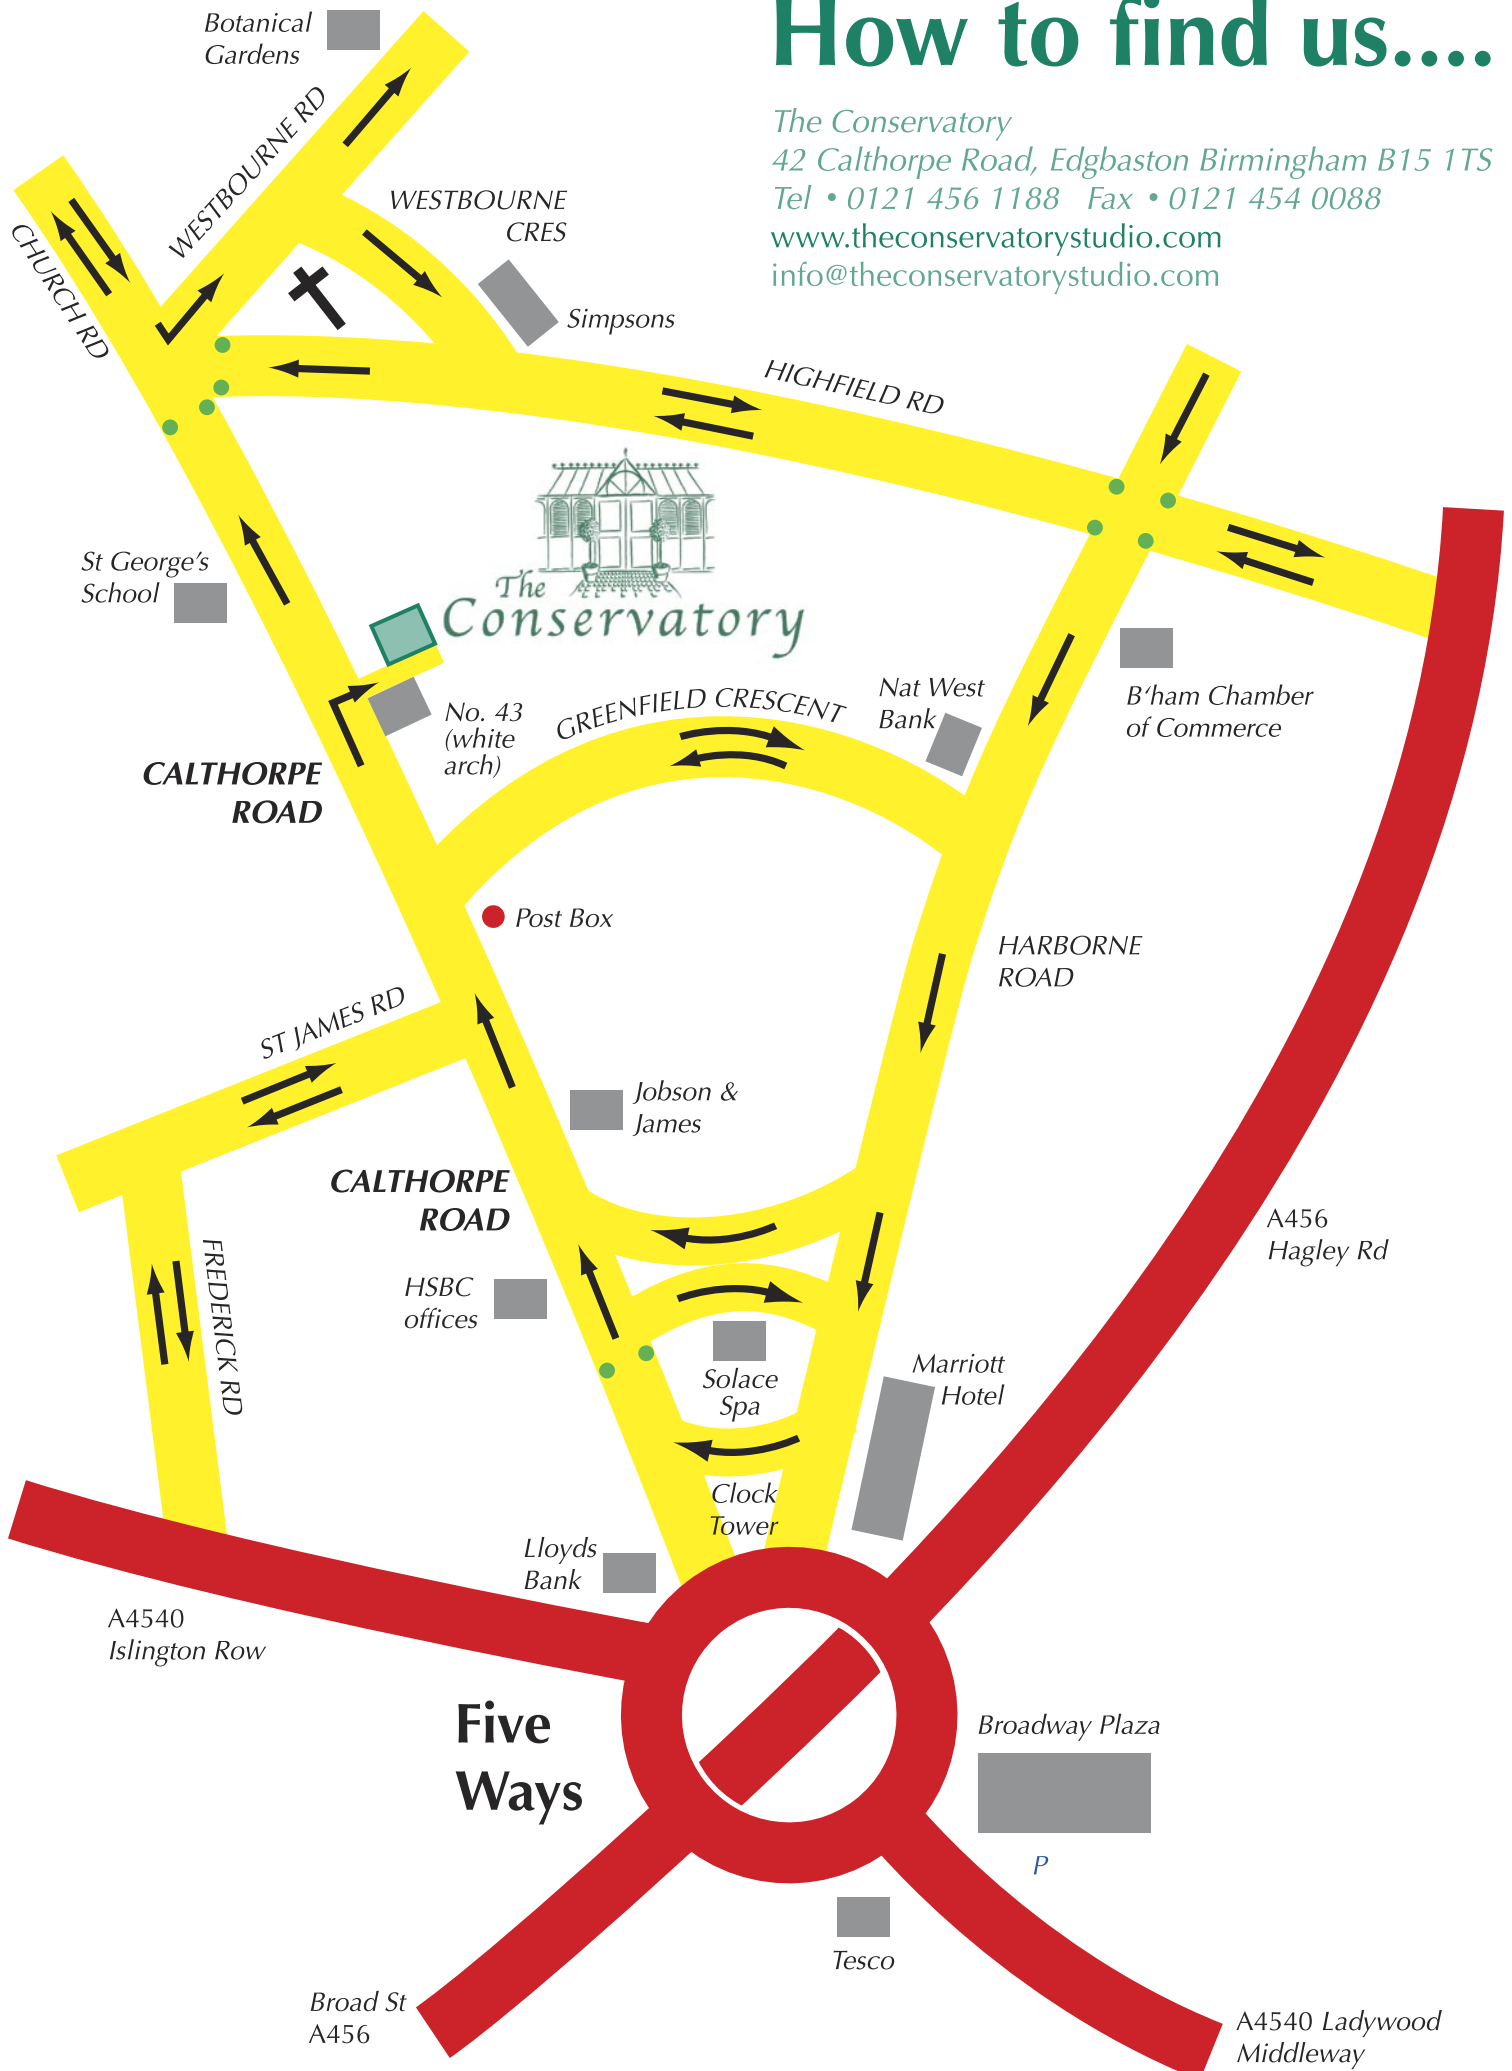

How to find us....

The Conservatory
 42 Calthorpe Road, Edgbaston Birmingham B15 1TS
 Tel • 0121 456 1188 Fax • 0121 454 0088
www.theconservatorystudio.com
info@theconservatorystudio.com

As you travel down Calthorpe Road (which is one-way), **The Conservatory** is the second 'WHITE' building on the right.
 We are just over 300m from Five Ways island,